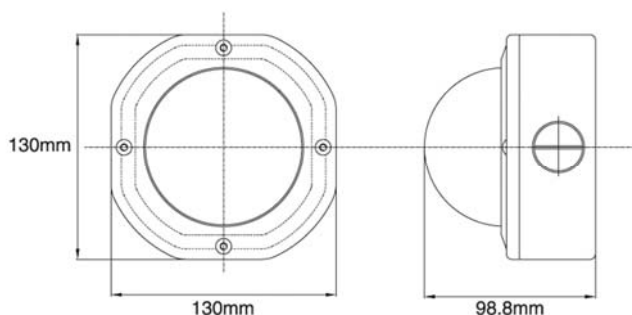

EHD 650 WD – 1/3" Wide Dynamic day / night rugged dome camera, high resolution

Specifications

Sensor: 1/3" Digital Pixel System (DPS) Wide Dynamic Range Sensor
Picture element: 720 x 540 (digital)
Horizontal resolution: 480 TV lines (analog)
Sensitivity: 1,0 lux / F = 1.2 colour (day mode)
 0,08 lux / F = 1.2 b/w (night mode / slow shutter ON)

Power source: 24 V AC
Power consumption: 6 W max. (20,5 W with activated heater)

Ambient temperature: -40°C ~ +50°C
Dimensions: 130 (W) x 130 (H) x 99 (D) mm
Weight: 1,7 kg

Accessories

EHD WMA – wall mount bracket

Material: aluminium
Dimensions: 150(W) x 110(H) x 170(D) mm
Weight: 600 g
Max. load: 4 kg
Application: with EHD camera series

EHD650WD_db_en_rev00