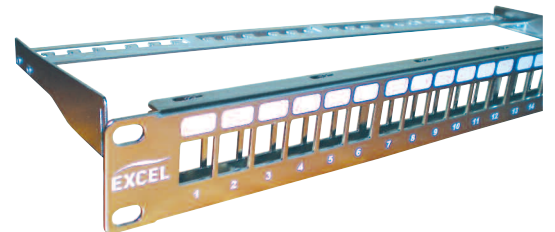

EXCEL

Excel 1U Keystone Jack 19" Patch Panel Frames – Unloaded

Compatible with Cat 5e, Cat 6 & Cat 6A Excel keystone jacks

Choice of Black and Chrome Finish

Option to part or fully load

Features

- Supplied with snap on rear management tray
- Supplied with earthing kit
- Choice of port density - 16, 24 ports per 1U
- Compatible with Excel toolless shielded keystone jacks
- Choice of colour – Black or Chrome
- Modular design is ideal for standard and pre-terminated installations

Product Overview

Excel keystone jack patch panel frames are available for mounting of the range of shielded and unshielded Excel toolless keystone jacks. Two finishes are available, a traditional black facia design and a new chrome finish which when used with the recently introduced chrome patch cable management bars brings an entirely new, aesthetically enhanced finish to cabinet installations. Each are available with a maximum port density of either 16 or 24 keystone jacks in 1U of rack space.

A rear management tray with purposely designed cable tie positions, is supplied with each panel which is fitted without the need for any tools or fixings by simply snapping it into place.

To complete the installation an earthing kit, and a set of M6 cage nuts is also supplied with the patch panel frame.

Part No 100-025, Unloaded 16 port 1U Black Patch Panel Frame with rear management tray.

Part No 100-028, Unloaded 24 port 1U Chrome Patch Panel Frame with rear management tray.

Part Number Information

Part No.	Description
100-025	Unloaded 16 port 1U Black Patch Panel Frame
100-026	Unloaded 24 port 1U Black Patch Panel Frame
100-027	Unloaded 16 port 1U Chrome Patch Panel Frame
100-028	Unloaded 24 port 1U Chrome Patch Panel Frame