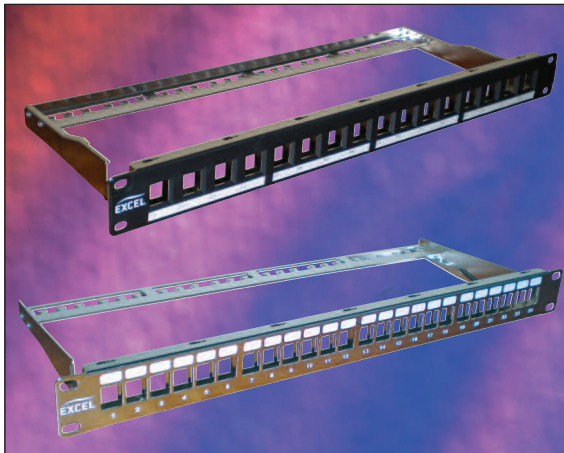

EXCEL

Excel 1U Keystone Jack 19" Patch Panel Frames – Unloaded

Compatible with Cat 5e, Cat 6 & Cat 6A Excel keystone jacks

Choice of Black and Chrome Finish

Option to part or fully load

Features

- Supplied with snap on rear management tray
- Supplied with earthing kit
- Choice of port density - 16, 24 ports per 1U
- Compatible with Excel toolless shielded keystone jacks
- Choice of colour – Black or Chrome
- Modular design is ideal for standard and pre-terminated installations

Product Overview

Excel keystone jack patch panel frames are available for mounting of the range of shielded and unshielded Excel toolless keystone jacks. Two finishes are available, a traditional black facia design and a new chrome finish which when used with the recently introduced chrome patch cable management bars brings an entirely new, aesthetically enhanced finish to cabinet installations. Each are available with a maximum port density of either 16 or 24 keystone jacks in 1U of rack space.

A rear management tray with purposely designed cable tie positions, is supplied with each panel which is fitted without the need for any tools or fixings by simply snapping it into place.

To complete the installation an earthing kit, and a set of M6 cage nuts is also supplied with the patch panel frame.

Part No 100-025, Unloaded 16 port 1U Black Patch Panel Frame with rear management tray.

Part No 100-028, Unloaded 24 port 1U Chrome Patch Panel Frame with rear management tray.

Part Number Information

Part No.	Description
100-025	Unloaded 16 port 1U Black Patch Panel Frame
100-026	Unloaded 24 port 1U Black Patch Panel Frame
100-027	Unloaded 16 port 1U Chrome Patch Panel Frame
100-028	Unloaded 24 port 1U Chrome Patch Panel Frame