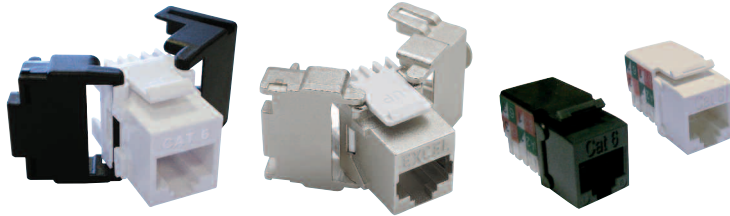

EXCEL

Excel 1U Keystone Jack 19" Patch Panel Frames – Unloaded

Compatible with Cat 5e, Cat 6 & Cat 6A Excel keystone jacks

Choice of Black and Chrome Finish

Option to part or fully load

Features

- Supplied with snap on rear management tray
- Supplied with earthing kit
- Choice of port density - 16, 24 ports per 1U
- Compatible with Excel toolless shielded keystone jacks
- Choice of colour – Black or Chrome
- Modular design is ideal for standard and pre-terminated installations

Product Overview

Excel keystone jack patch panel frames are available for mounting of the range of shielded and unshielded Excel toolless keystone jacks. Two finishes are available, a traditional black facia design and a new chrome finish which when used with the recently introduced chrome patch cable management bars brings an entirely new, aesthetically enhanced finish to cabinet installations. Each are available with a maximum port density of either 16 or 24 keystone jacks in 1U of rack space.

A rear management tray with purposely designed cable tie positions, is supplied with each panel which is fitted without the need for any tools or fixings by simply snapping it into place.

To complete the installation an earthing kit, and a set of M6 cage nuts is also supplied with the patch panel frame.

Part No 100-025, Unloaded 16 port 1U Black Patch Panel Frame with rear management tray.

Part No 100-028, Unloaded 24 port 1U Chrome Patch Panel Frame with rear management tray.

Part Number Information

Part No.	Description
100-025	Unloaded 16 port 1U Black Patch Panel Frame
100-026	Unloaded 24 port 1U Black Patch Panel Frame
100-027	Unloaded 16 port 1U Chrome Patch Panel Frame
100-028	Unloaded 24 port 1U Chrome Patch Panel Frame