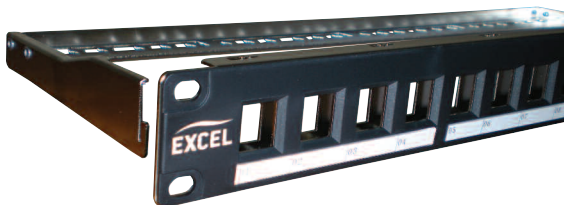

EXCEL

Excel 1U Keystone Jack 19" Patch Panel Frames – Unloaded

Compatible with Cat 5e, Cat 6 & Cat 6A Excel keystone jacks

Choice of Black and Chrome Finish

Option to part or fully load

Features

- Supplied with snap on rear management tray
- Supplied with earthing kit
- Choice of port density - 16, 24 ports per 1U
- Compatible with Excel toolless shielded keystone jacks
- Choice of colour – Black or Chrome
- Modular design is ideal for standard and pre-terminated installations

Product Overview

Excel keystone jack patch panel frames are available for mounting of the range of shielded and unshielded Excel toolless keystone jacks. Two finishes are available, a traditional black facia design and a new chrome finish which when used with the recently introduced chrome patch cable management bars brings an entirely new, aesthetically enhanced finish to cabinet installations. Each are available with a maximum port density of either 16 or 24 keystone jacks in 1U of rack space.

A rear management tray with purposely designed cable tie positions, is supplied with each panel which is fitted without the need for any tools or fixings by simply snapping it into place.

To complete the installation an earthing kit, and a set of M6 cage nuts is also supplied with the patch panel frame.

Part No 100-025, Unloaded 16 port 1U Black Patch Panel Frame with rear management tray.

Part No 100-028, Unloaded 24 port 1U Chrome Patch Panel Frame with rear management tray.

Part Number Information

Part No.	Description
100-025	Unloaded 16 port 1U Black Patch Panel Frame
100-026	Unloaded 24 port 1U Black Patch Panel Frame
100-027	Unloaded 16 port 1U Chrome Patch Panel Frame
100-028	Unloaded 24 port 1U Chrome Patch Panel Frame