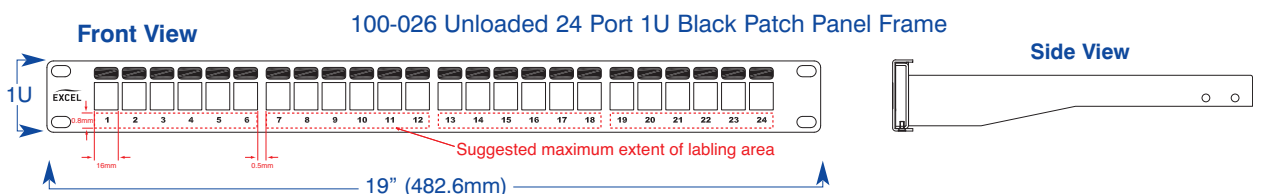

EXCEL

Excel 1U Keystone Jack 19" Patch Panel Frames – Unloaded

Compatible with Cat 5e, Cat 6 & Cat 6A Excel keystone jacks

Choice of Black and Chrome Finish

Option to part or fully load

Features

- Supplied with snap on rear management tray
- Supplied with earthing kit
- Choice of port density - 16, 24 ports per 1U
- Compatible with Excel toolless shielded keystone jacks
- Choice of colour – Black or Chrome
- Modular design is ideal for standard and pre-terminated installations

Product Overview

Excel keystone jack patch panel frames are available for mounting of the range of shielded and unshielded Excel toolless keystone jacks. Two finishes are available, a traditional black facia design and a new chrome finish which when used with the recently introduced chrome patch cable management bars brings an entirely new, aesthetically enhanced finish to cabinet installations. Each are available with a maximum port density of either 16 or 24 keystone jacks in 1U of rack space.

A rear management tray with purposely designed cable tie positions, is supplied with each panel which is fitted without the need for any tools or fixings by simply snapping it into place.

To complete the installation an earthing kit, and a set of M6 cage nuts is also supplied with the patch panel frame.