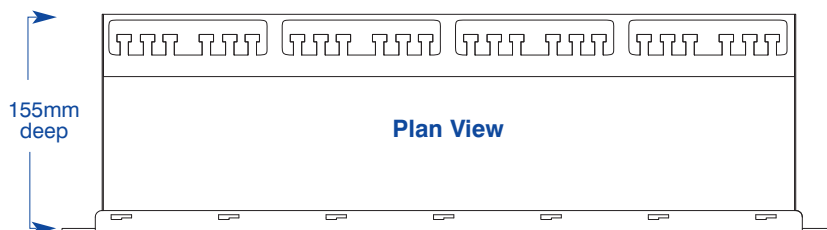

EXCEL

Excel 1U Keystone Jack 19" Patch Panel Frames – Unloaded

Compatible with Cat 5e, Cat 6 & Cat 6A Excel keystone jacks

Choice of Black and Chrome Finish

Option to part or fully load

Features

- Supplied with snap on rear management tray
- Supplied with earthing kit
- Choice of port density - 16, 24 ports per 1U
- Compatible with Excel toolless shielded keystone jacks
- Choice of colour – Black or Chrome
- Modular design is ideal for standard and pre-terminated installations

Product Overview

Excel keystone jack patch panel frames are available for mounting of the range of shielded and unshielded Excel toolless keystone jacks. Two finishes are available, a traditional black facia design and a new chrome finish which when used with the recently introduced chrome patch cable management bars brings an entirely new, aesthetically enhanced finish to cabinet installations. Each are available with a maximum port density of either 16 or 24 keystone jacks in 1U of rack space.

A rear management tray with purposely designed cable tie positions, is supplied with each panel which is fitted without the need for any tools or fixings by simply snapping it into place.

To complete the installation an earthing kit, and a set of M6 cage nuts is also supplied with the patch panel frame.