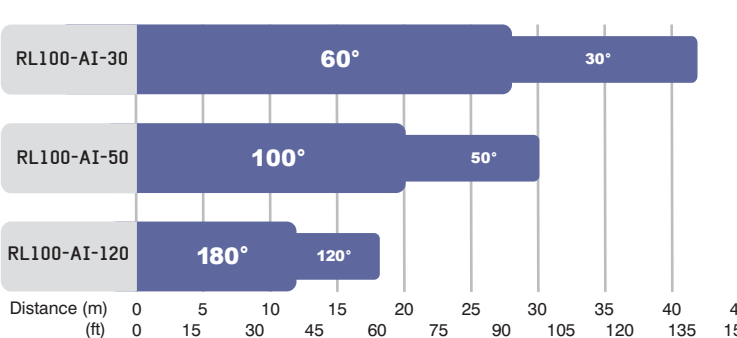

ILLUMINATOR

Max Distance: up to 42m (140ft)
Angle: Various - See Part Codes
Optics: SMT LED's
Consumption: 50W max
Voltage: 14V current controlled
Weight: 4kg
Environmental: IP66
Temp Range: -20 to +40°C (0 to 105°F)
Cable Length: 2.5m
Colour: Silver
Wavelength: White-Light
Dimensions: 210 x 150 x 65mm

BRACKETRY

U Bracket and Adaptive Illumination bracket included

PART CODES

RL100-AI-30 RAYLUX 100, 30-60°, White-Light + PSU
 RL100-AI-50 RAYLUX 100, 50-100°, White-Light + PSU
 RL100-AI-120 RAYLUX 100, 120-180°, White-Light + PSU

Other models available on request.

RAYLUX 100 ILLUMINATION DISTANCES

N.B Maximum distance is dependant upon camera/lens performance.

ALL RAYLUX DISTANCES

		METRES		FEET	
		Narrow	Wide	Narrow	Wide
RAYLUX 200	RL200-AI-30	60	40	197	130
	RL200-AI-50	42	28	138	91
	RL200-AI-120	24	16	79	52
RAYLUX 100	RL100-AI-30	42	28	138	91
	RL100-AI-50	30	20	98	65
	RL100-AI-120	18	12	59	39
RAYLUX 50	RL50-AI-120	12	8	39	26
RAYLUX 25	RL25-120	8	non AI	26	