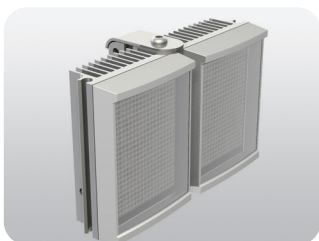

rayLUX 100

WHITE-LIGHT PRODUCT RANGE

Designed to be used with colour or day / night cameras the RAYLUX series of High Performance White-Light LED illuminators provide class leading performance, long life, energy efficiency and ultra low maintenance. They incorporate the very latest surface mount LED's to deliver excellent night-time pictures with improved optical output and outstanding reliability.

The unique Adaptive Illumination™ concept provides the flexibility to alter the angle of illumination on site to suit specific security needs and to match the camera's field of view. RAYLUX illuminators are also purpose designed to provide even output illumination.

Each unit is fitted with a Cool Running™ thermal management system to carefully control LED output and delivers a projected working life of 10 years.

RAYLUX illuminators are supplied with bracket and power supply. Control features on the power supply include adjustable power output, photocell and telemetry control. RAYLUX 100 is designed for low light installations up to 42m (140ft).