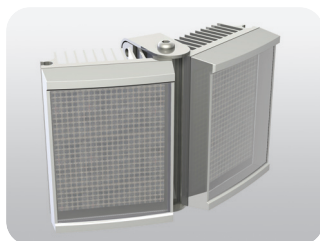

rayLUX 100

WHITE-LIGHT PRODUCT RANGE

Designed to be used with colour or day / night cameras the RAYLUX series of High Performance White-Light LED illuminators provide class leading performance, long life, energy efficiency and ultra low maintenance. They incorporate the very latest surface mount LED's to deliver excellent night-time pictures with improved optical output and outstanding reliability.

The unique Adaptive Illumination™ concept provides the flexibility to alter the angle of illumination on site to suit specific security needs and to match the camera's field of view. RAYLUX illuminators are also purpose designed to provide even output illumination.

Each unit is fitted with a Cool Running™ thermal management system to carefully control LED output and delivers a projected working life of 10 years.

RAYLUX illuminators are supplied with bracket and power supply. Control features on the power supply include adjustable power output, photocell and telemetry control. RAYLUX 100 is designed for low light installations up to 42m (140ft).